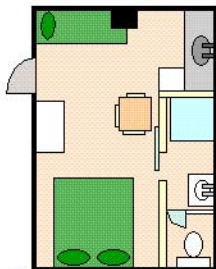

**4,5,6 & 7
ENTRY**

**COMFORT CABINS
4,5,6 & 7**

DOUBLE AND SINGLE BED
SHOWER, BASIN AND TOILET
ELEMENTS, FRIDGE, KETTLE
AND TOASTER AND A
COLOUR T.V

6A ENTRY

BASIC CABIN 6A

HAS A DOUBLE, SINGLE
BED AND A FRIDGE

COMFORT CABIN 8 HAS A DOUBLE
& A SINGLE BED
THE BATHROOM IS SEPERATE FROM
8 AND IS ONLY EIGHTS BATHROOM.
CABIN 8 HAS A COLOUR T.V
ELEMENTS, MICROWAVE, FRIDGE,
KETTLE, WARDROBE, TABLE & CHAIRS
AND A DOUBLE PULL OUT SOFA BED.

BASIC CABIN 9

CABIN 9 HAS A DOUBLE AND
SINGLE BED IT ALSO HAS A
FRIDGE WARDROBE AND TABLE
AND CHAIRS

**8, 8A
ENTRY**

**8 BATHROOM
ENTRY**

9 ENTRY