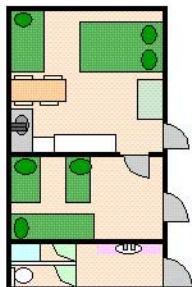

**4,5,6 & 7
ENTRY**

**COMFORT CABINS
4,5,6 & 7**

DOUBLE AND SINGLE BED
SHOWER, BASIN AND TOILET
ELEMENTS, FRIDGE, KETTLE
AND TOASTER AND A
COLOUR T.V

6A ENTRY

BASIC CABIN 6A

HAS A DOUBLE, SINGLE
BED AND A FRIDGE

COMFORT CABIN 8 HAS A DOUBLE
& A SINGLE BED
THE BATHROOM IS SEPERATE FROM
8 AND IS ONLY EIGHTS BATHROOM.
CABIN 8 HAS A COLOUR T.V
ELEMENTS, MICROWAVE, FRIDGE,
KETTLE, WARDROBE, TABLE & CHAIRS
AND A DOUBLE PULL OUT SOFA BED.

BASIC CABIN 9

CABIN 9 HAS A DOUBLE AND
SINGLE BED IT ALSO HAS A
FRIDGE WARDROBE AND TABLE
AND CHAIRS

**8, 8A
ENTRY**

**8 BATHROOM
ENTRY**

9 ENTRY