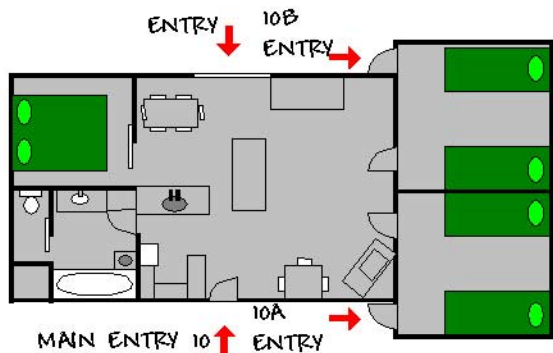

## COTTAGE 10, 10A & 10B

COTTAGE 10 HAS A DOUBLE BED,  
TWO FOLD OUT DOUBLE SOFA BEDS,  
T.V, HEATER, MICROWAVE, FRIDGE FREEZER,  
LOTS OF CUPBOARD SPACE, TWO TABLE AND  
CHAIRS,  
CUTLERY, CUPS, GLASSES ETC,  
BATH, SHOWER AND TOILET.

### BASIC CABIN 10A & 10B

THESE UNITS ARE BOTH THE SAME EACH HAS  
TWO SINGLE BEDS AND A WARDROBE WITH  
HEATERS IN EACH UNIT.

THESE TWO UNITS CAN BE OPENED TO  
BECOME A BIG UNIT WITH COTTAGE, MAKING  
COTTAGE TEN INTO A THREE BEDROOM UNIT.