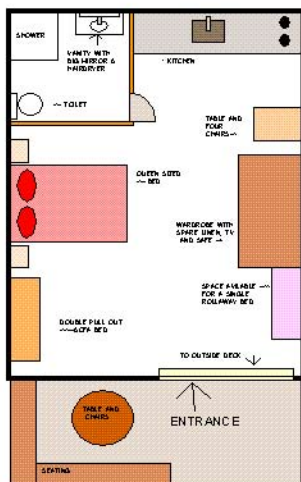

STUDIO LEFT & RIGHT SIDE

LOOKING DOWN ON TO A GARDEN STUDIO

* STUDIO 7 & 8 HAVE DISABLED SHOWER AND TOILET FACILITIES

LEFT SIDE

RIGHT SIDE

*STUDIO KITCHEN

In these units the kitchen have a :

- Microwave
- Crockery Kettle
- Pots & Pans
- Elements Glasses
- Toaster Cutlery