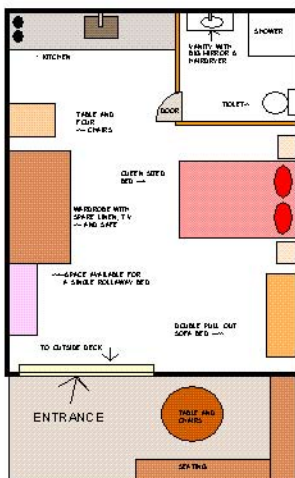

STUDIO LEFT & RIGHT SIDE

LOOKING DOWN ON TO A GARDEN STUDIO

* STUDIO 7 & 8 HAVE DISABLED SHOWER AND TOILET FACILITIES

LEFT SIDE

RIGHT SIDE

*STUDIO KITCHEN

In these units the kitchen have a :

- Microwave
- Crockery Kettle
- Pots & Pans
- Elements Glasses
- Toaster Cutlery